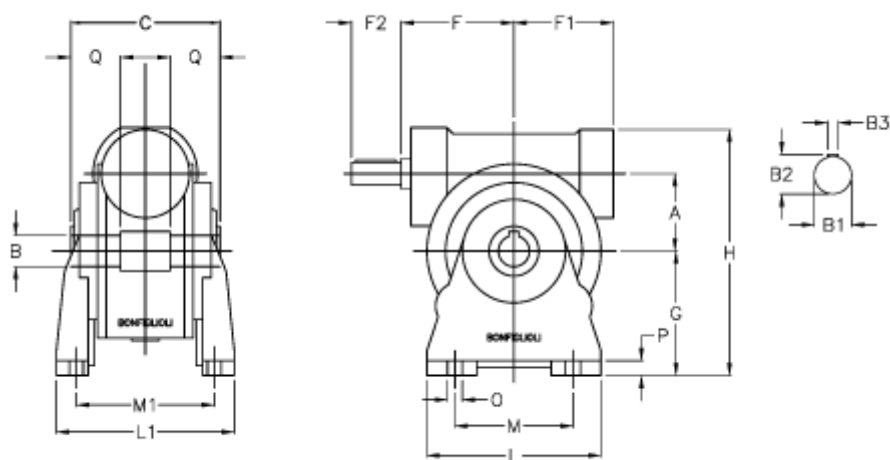

Article number: 3901044070200

Description: Worm gear with solid input shaft
VF 44A-70-HS

Measures

a	= 44.6	F1 = 54	P = 10
B	= 18	g = 72	Q = 24.5
B1 E7	= 11	H = 143	
B2	= 12.5	L = 90	
B3 H9	= 4	L1 = 98	
C	= 64	m = 52	
Description = VF 44A-xx-HS	M1 = 81.0		
F	= 54.0	O = 8.5	